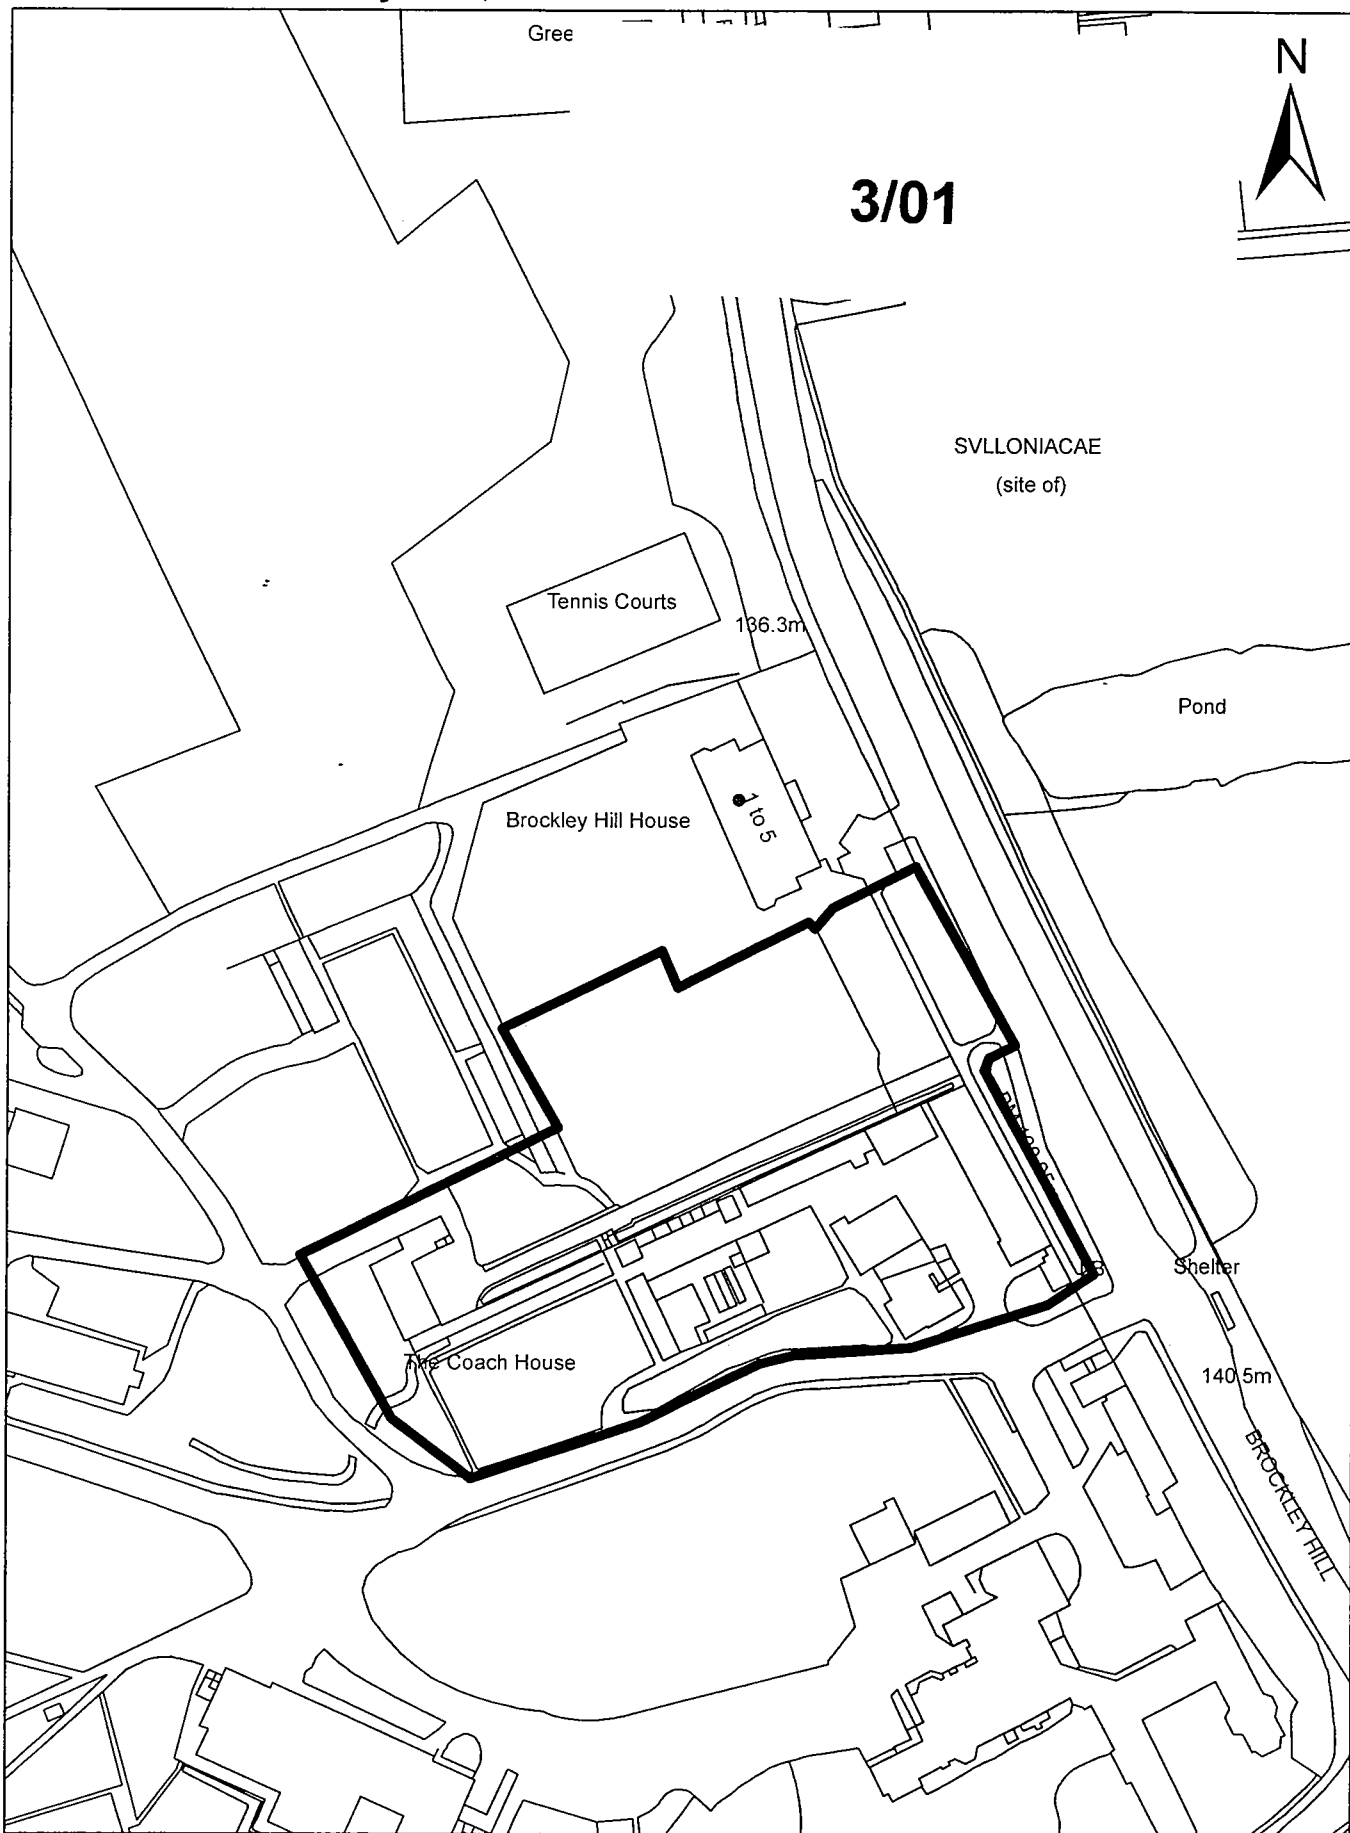

Royal National Orthopaedic Hospital Brockley Hill, Stanmore HA7 4LP

This map is reproduced from Ordnance Survey, material with the permission of Ordnance Survey on behalf of the controller of Her Majesty's Stationery Office. Crown Copyright. Unauthorised reproduction infringes Crown Copyright and may lead to prosecutions or civil proceedings. London Borough of Harrow LA. 100019206. 2007.