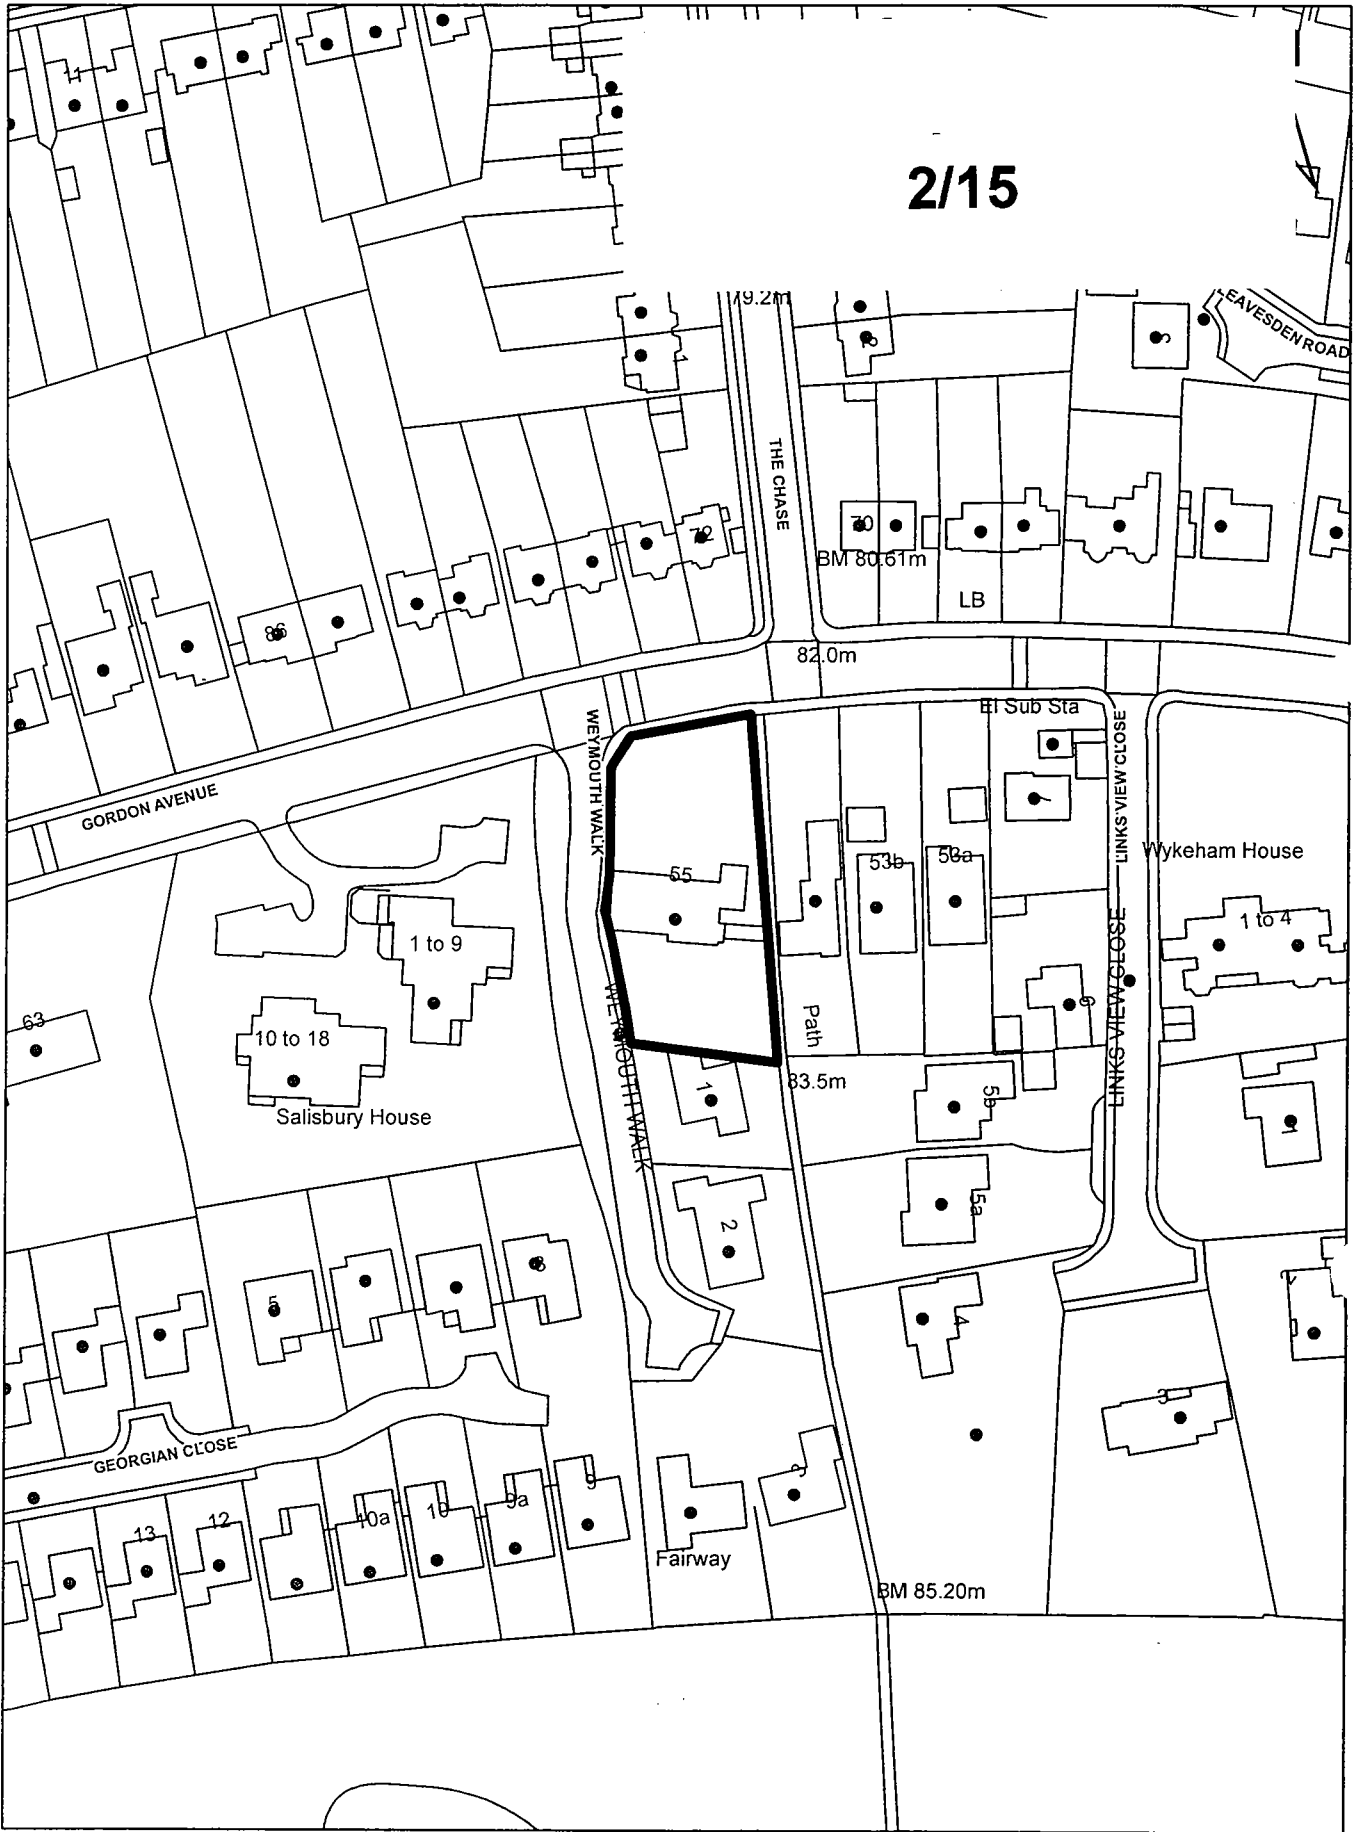

55 Gordon Avenue, Stanmore HA7 3QN

This map is reproduced from Ordnance Survey, material with the permission of Ordnance Survey on behalf of the controller of Her Majesty's Stationery Office. Crown Copyright. Unauthorised Reproduction infringes Crown Copyright and may lead to prosecutions or civil proceedings. London Borough of Harrow LA.100019206. 2007.