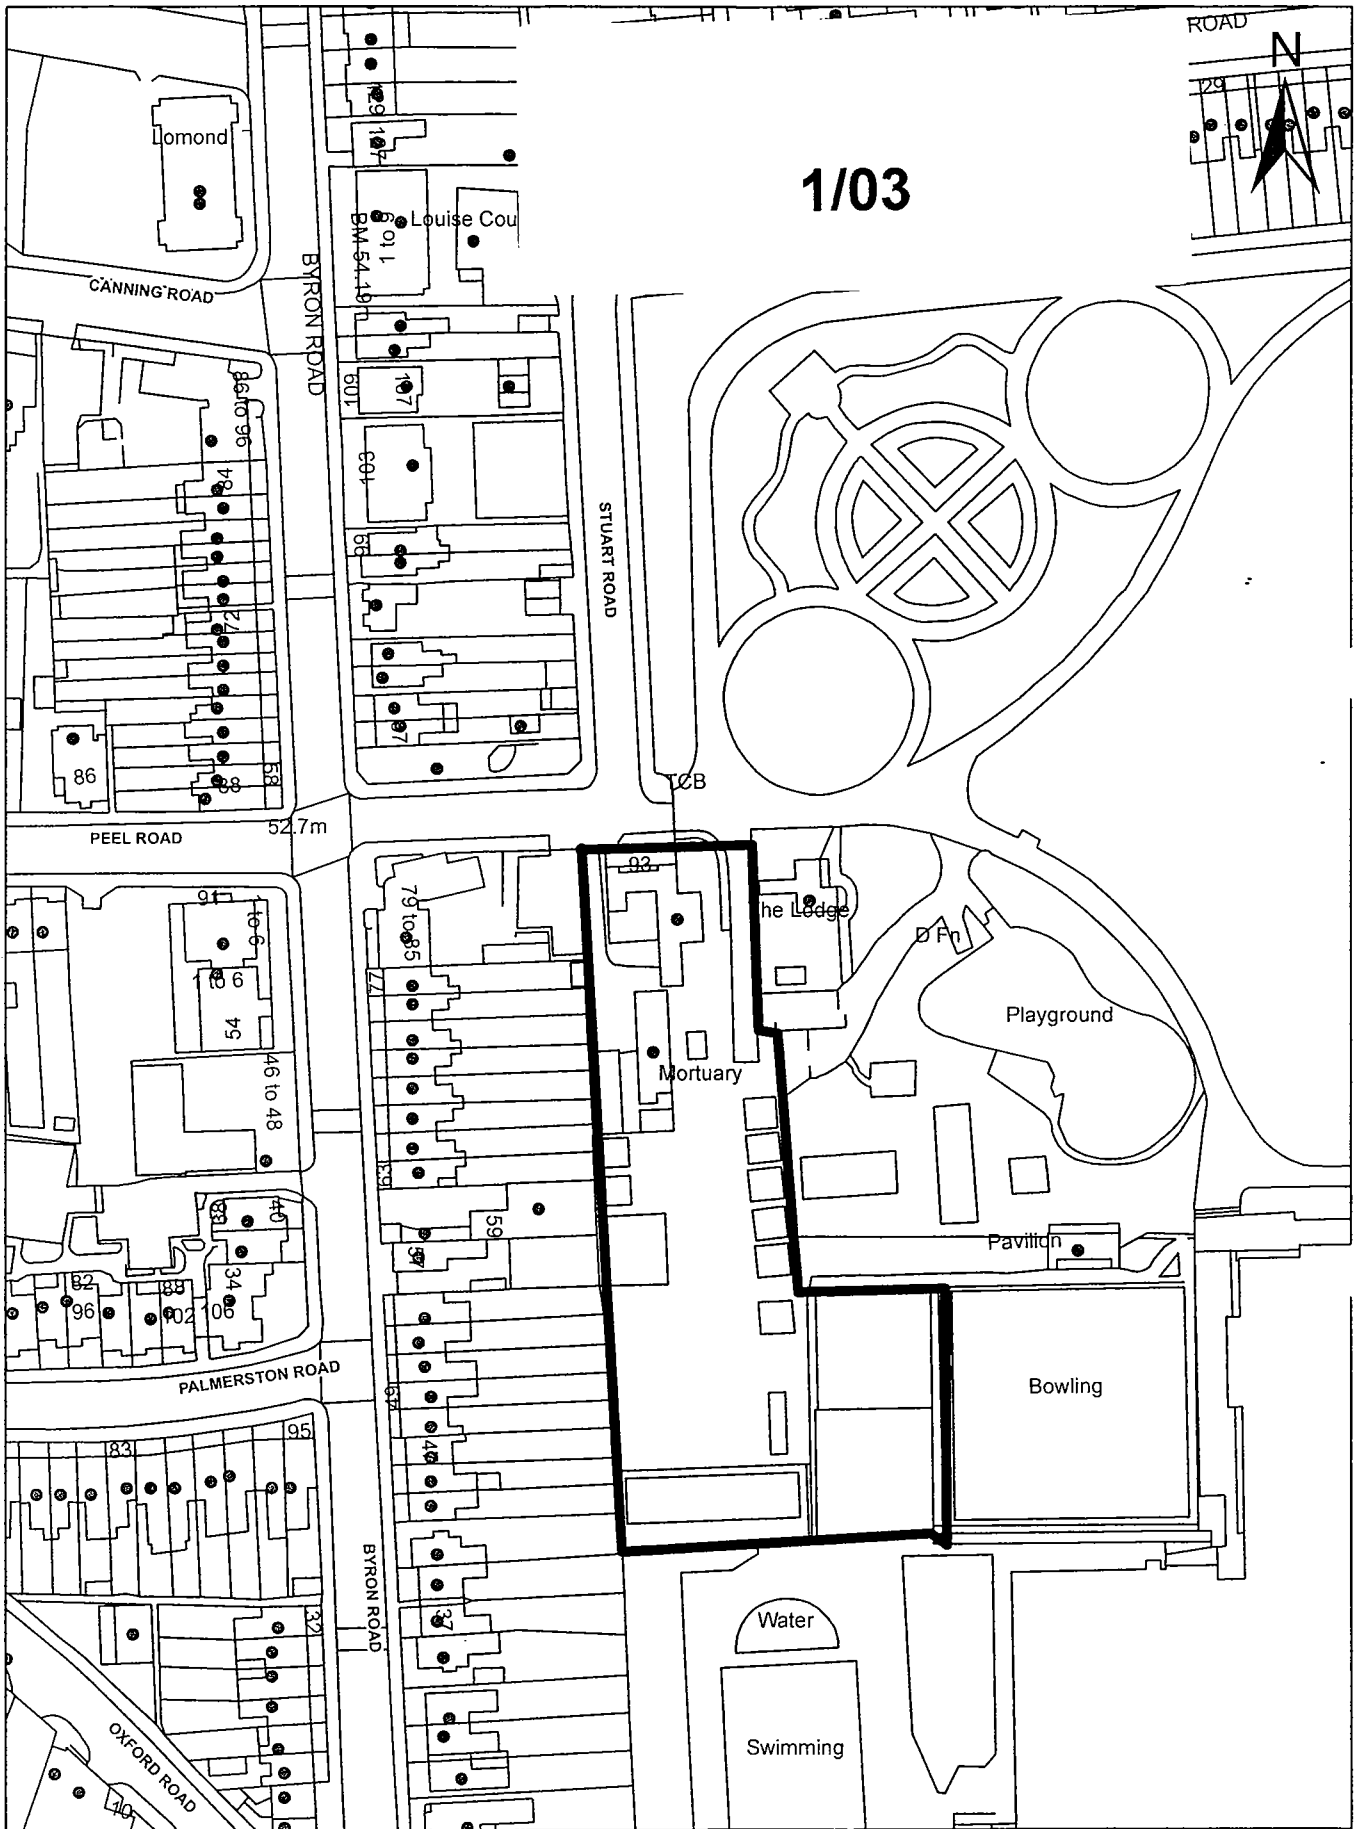

93 & Former Mortuary & Parks Deposit Site Peel Road, Wealdstone HA3 7QX

This map is reproduced from Ordnance Survey material with the permission of Ordnance Survey on behalf of the controller of Her Majesty's Stationery Office. Crown Copyright. Unauthorised reproduction infringes Crown Copyright and may lead to prosecutions or civil proceedings. London Borough of Harrow LA.100019206. 2007.