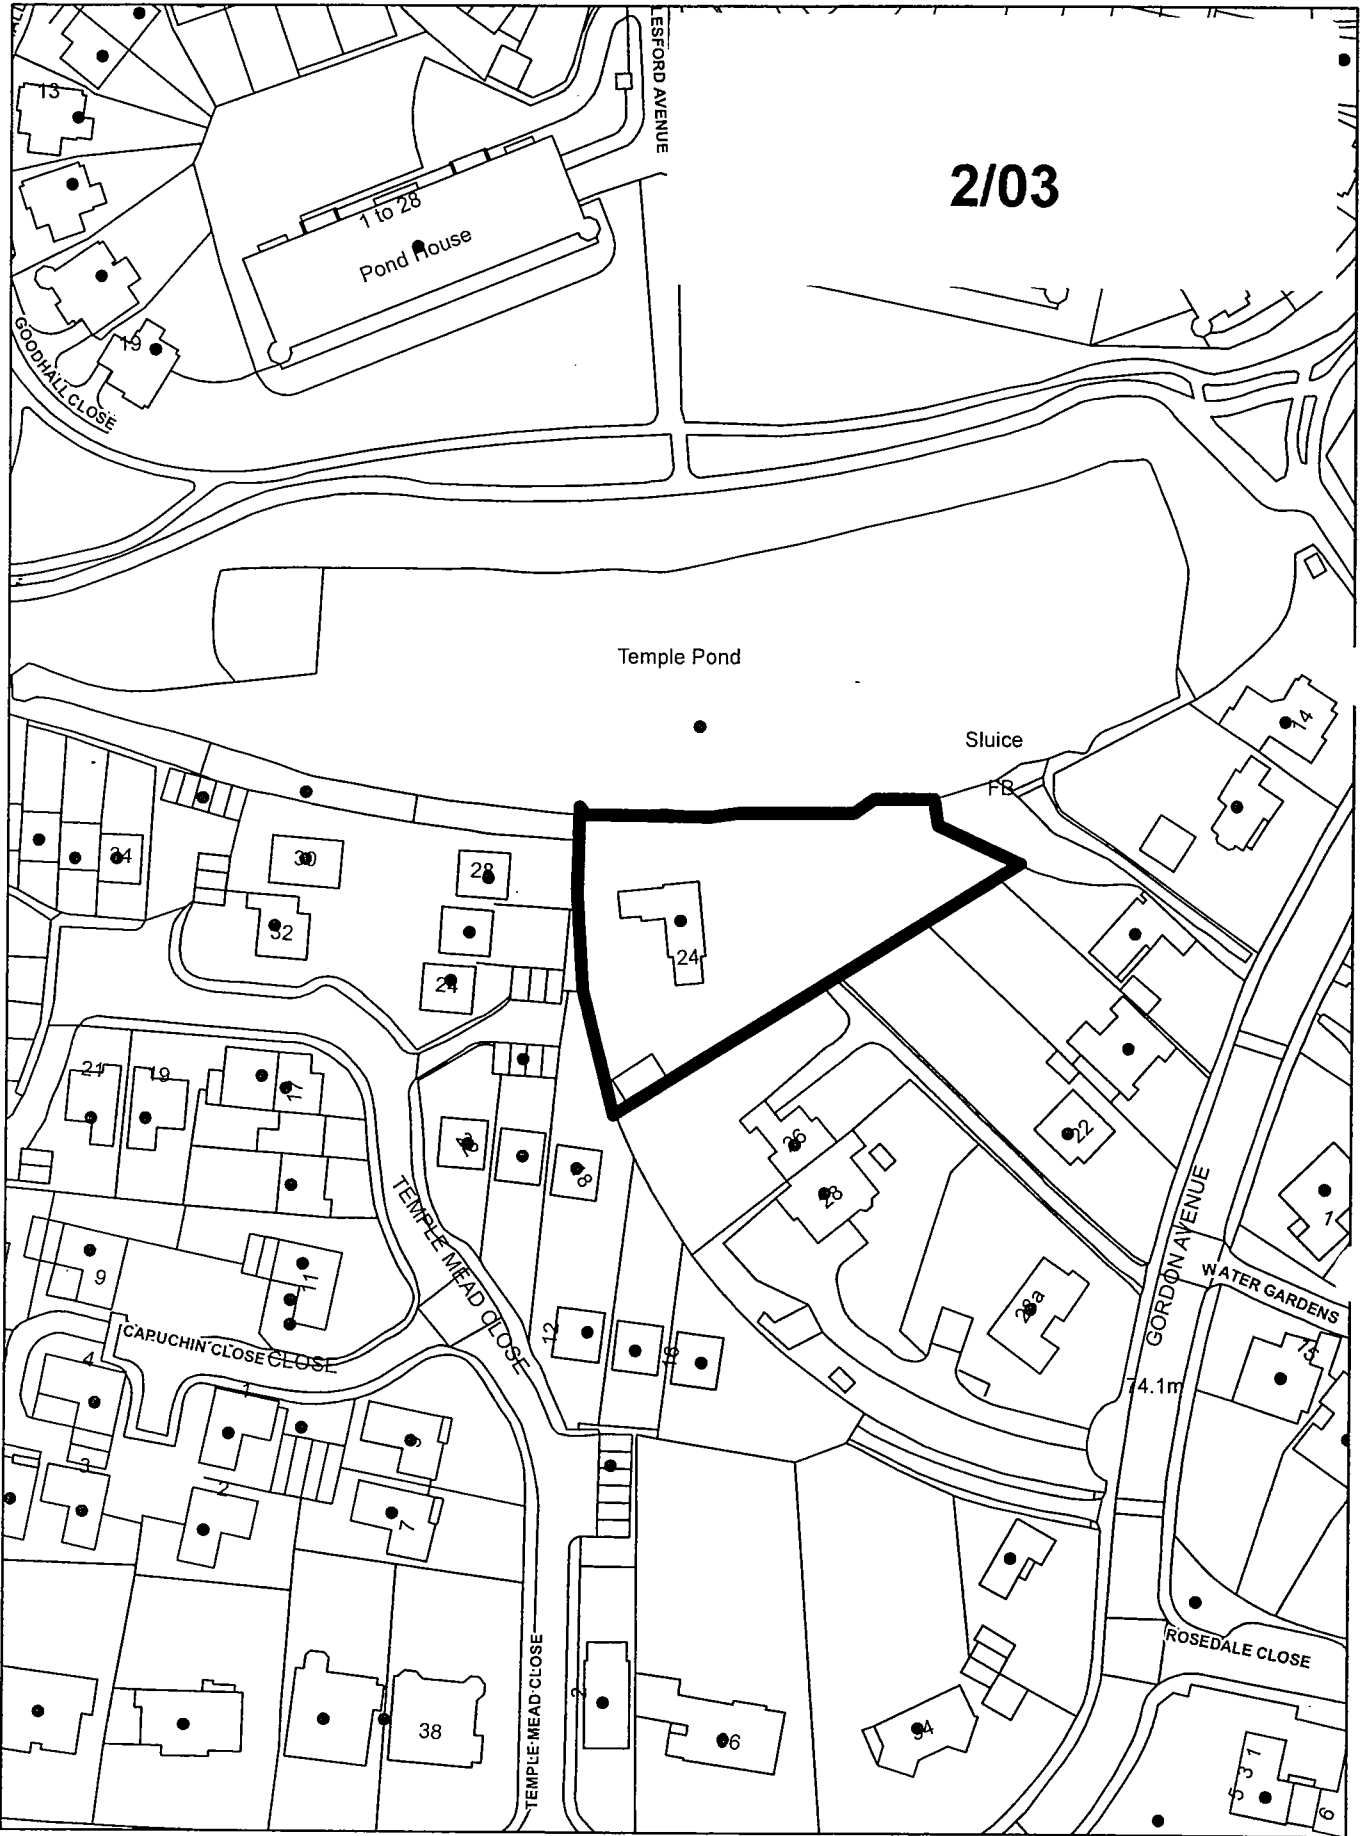

DRAWING.
LOCATION PLAN
DRAWN
B.K.

DRAWING NUMBER.
483:00
DATE.
DECEMBER 2008

9, PIPSMORE ROAD,
CHIPPENHAM,
WILTS. SN14 0LB.

48 Lady Aylesford Avenue, Stanmore HA7 4FH

This map is reproduced from Ordnance Survey, material with the permission of Ordnance Survey on behalf of the controller of Her Majesty's Stationery Office. Crown Copyright. Unauthorised reproduction infringes Crown Copyright and may lead to prosecutions or civil proceedings. London Borough of Harrow LA.100019206. 2007.

24 Gordon Avenue, Stanmore HA7 3QD

This map is reproduced from Ordnance Survey material with the permission of Ordnance Survey on behalf of the controller of Her Majesty's Stationery Office. Crown Copyright. Unauthorised reproduction infringes Crown Copyright and may lead to prosecutions or civil proceedings. London Borough of Harrow LA.100019206. 2007.

2/03

13 Harrow View, Harrow HA1 1RE

This map is reproduced from Ordnance Survey material with the permission of Ordnance Survey on behalf of the controller of Her Majesty's Stationery Office. Crown Copyright. Unauthorised reproduction infringes Crown Copyright and may lead to prosecutions or civil proceedings. London Borough of Harrow LA.100019206. 2007.