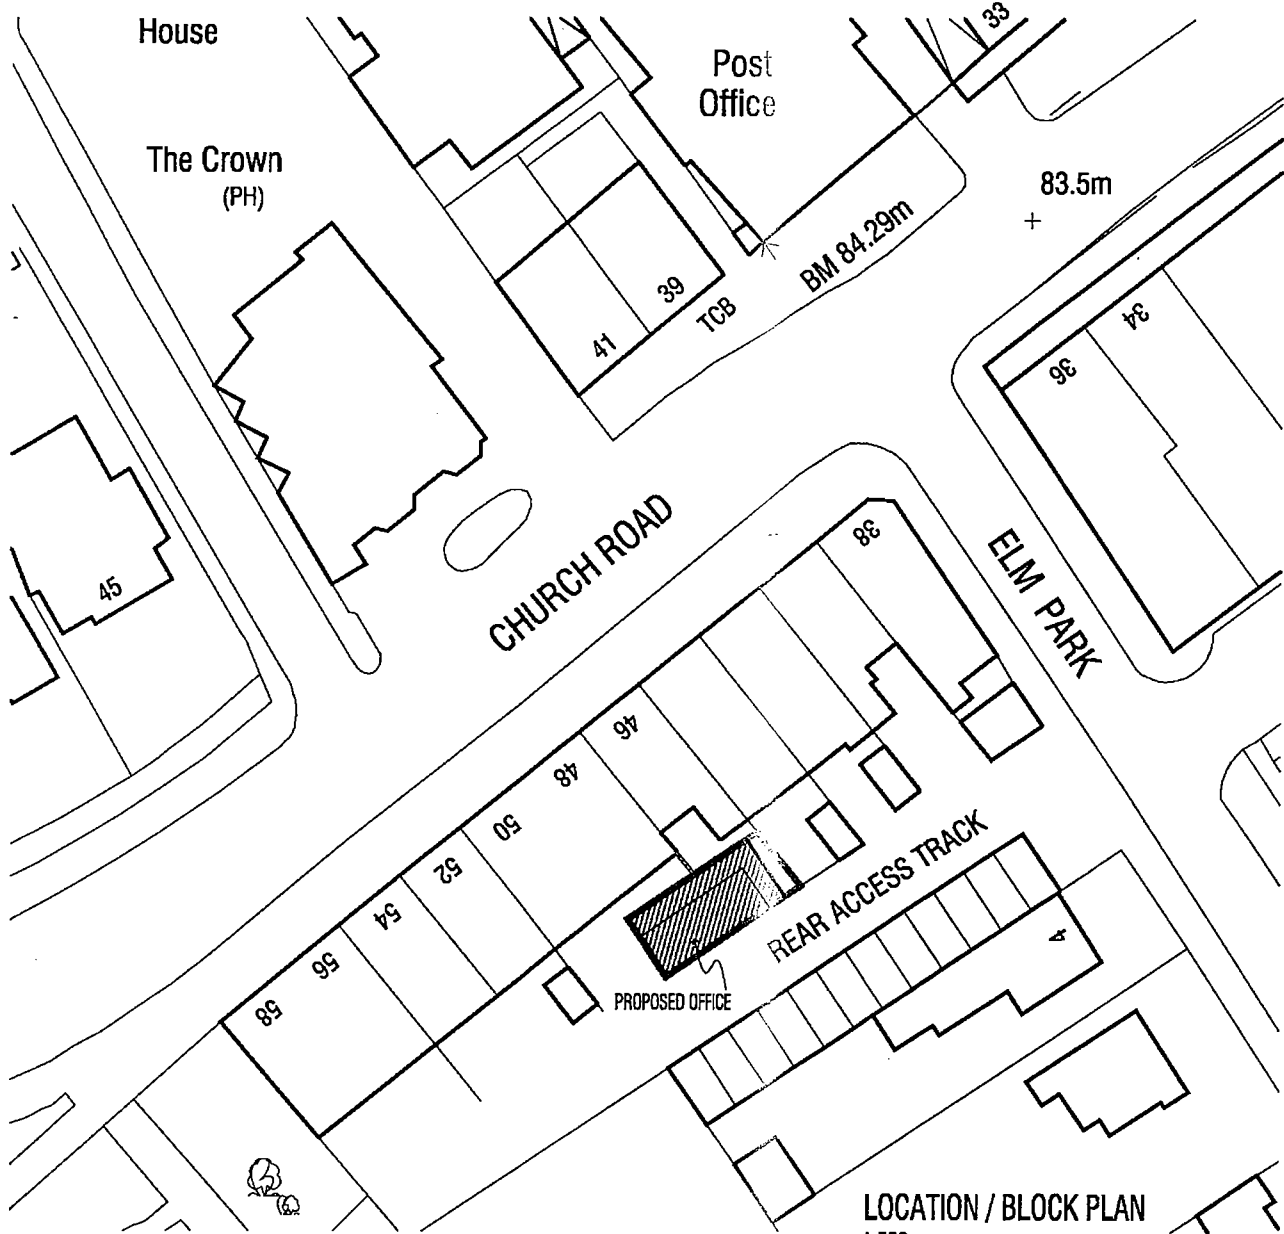

Rear of 46 Church Road, Stanmore

2/01

LOCATION / BLOCK PLAN
1:500

© Crown Copyright 2009. All rights reserved. Licence number 100020449

Brian Kirby

M.S.A.I., DIPL. INT. DESIGN.
ARCHITECTURAL
DESIGN

PROJECT.
46 CHURCH RD.
STANMORE
SCALE
1:500 @ A4

DRAWING.
LOCATION PLAN
DRAWN
B.K.

DRAWING NUMBER.
483:00
DATE.
DECEMBER 2008

9, PIPSMORE ROAD,
CHIPPENHAM,
WILTS. SN14 0LB.